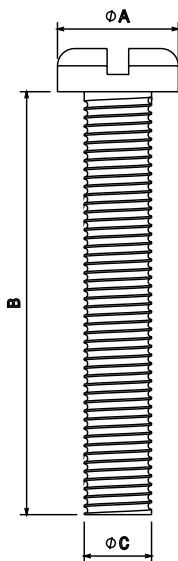

**PRODUCT CODE: BM40**  
M4 X 40MM BRASS PAN HEAD SCREW

**DESCRIPTION**

Box Lid Screw - M4 Brass Pan Head Screws 40mm Length

**FINISH**

Self Colour

**MATERIAL**

Brass

**PACKAGING**

Packed in qty 100

**ADDITIONAL NOTES**

Conforms to BS EN61386-1  
For use with metal and PVC conduit boxes

Isometric view

Side view

Code	A	B	C
BM6	7MM	6MM	4MM
BM10	7MM	10MM	4MM
BM12	7MM	12MM	4MM
BM16	7MM	16MM	4MM
BM20	7MM	20MM	4MM
BM25	7MM	25MM	4MM
BM30	7MM	30MM	4MM
BM35	7MM	35MM	4MM
BM40	7MM	40MM	4MM
BM50	7MM	50MM	4MM