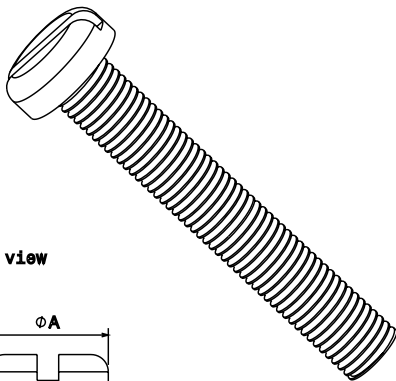

**PRODUCT CODE: BM40**  
M4 X 40MM BRASS PAN HEAD SCREW

**DESCRIPTION**

Box Lid Screw - M4 Brass Pan Head Screws 40mm Length

**FINISH**

Self Colour

**MATERIAL**

Brass

**PACKAGING**

Packed in qty 100

**ADDITIONAL NOTES**

Conforms to BS EN61386-1  
For use with metal and PVC conduit boxes

Isometric view

Side view

Code	A	B	C
BM6	7MM	6MM	4MM
BM10	7MM	10MM	4MM
BM12	7MM	12MM	4MM
BM16	7MM	16MM	4MM
BM20	7MM	20MM	4MM
BM25	7MM	25MM	4MM
BM30	7MM	30MM	4MM
BM35	7MM	35MM	4MM
BM40	7MM	40MM	4MM
BM50	7MM	50MM	4MM