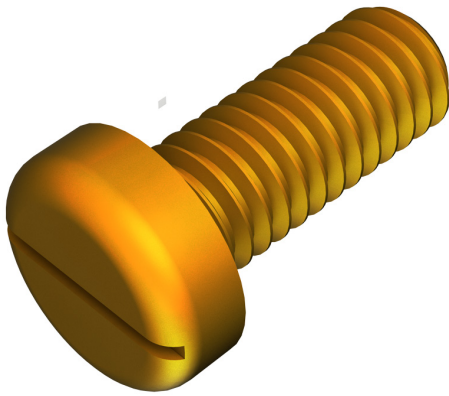

**PRODUCT CODE: BM40**  
M4 X 40MM BRASS PAN HEAD SCREW

**DESCRIPTION**

Box Lid Screw - M4 Brass Pan Head Screws 40mm Length

**FINISH**

Self Colour

**MATERIAL**

Brass

**PACKAGING**

Packed in qty 100

**ADDITIONAL NOTES**

Conforms to BS EN61386-1  
For use with metal and PVC conduit boxes

Isometric view

Side view

Code	A	B	C
BM6	7MM	6MM	4MM
BM10	7MM	10MM	4MM
BM12	7MM	12MM	4MM
BM16	7MM	16MM	4MM
BM20	7MM	20MM	4MM
BM25	7MM	25MM	4MM
BM30	7MM	30MM	4MM
BM35	7MM	35MM	4MM
BM40	7MM	40MM	4MM
BM50	7MM	50MM	4MM